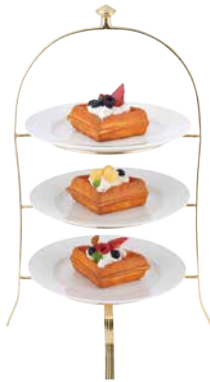

LB3133 (stand) | A0072 (rim plate)  
L25.5 x W25 x H37cm | 9"

**3-Tiers Cake Stand**

PC839 | A0072 (rim plate)  
L30 x W30 x H46cm | 9"

**3-Tiers Cake Stand**

PW839Y | A0072 (rim plate)  
L31 x W27x H45cm | 9"