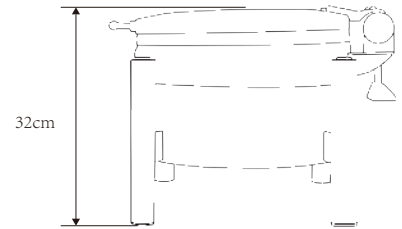

CD602
Round Induction Chafing Dish-Large
L44.5 x W55.5 x H15.5cm, capacity: 6.5L