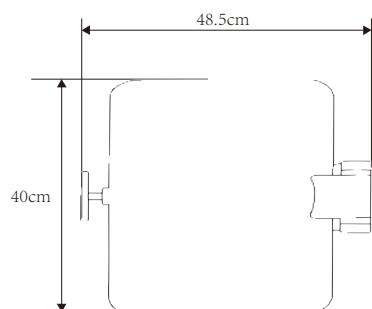

CD623
Induction Chafing Dish, GN2/3
L40 x W48.5 x H15.5cm, capacity: 6.5L