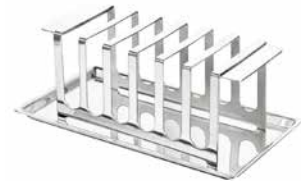

BSH001  
Bread Stick Holder  
L16 x W11 x H24cm

NEW

BSH27  
Bread Stick Holder  
L27 x W6-12 x H4cm

NEW

TR003  
Toast Rack  
L14 x H11.5cm

TR386  
Toast Rack  
L20 x W10 x H14.5cm

TR002  
Toast Rack  
L22 x W8.5 x H9.7cm