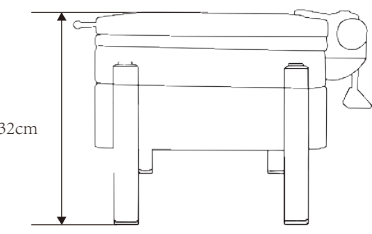

**CD623G**  
Induction Chafing Dish, GN2/3 (glass lid)  
L40 x W48.5 x H15.5cm, capacity: 6.5L

**CD623FP**  
Stainless Steel 2/3 Insert  
L35.5 x W32.3 x H9cm  
Capacity: 6.5L

**CD623POR**  
Porcelain 2/3 Insert  
L35.5 x W32 x H6.5cm  
Capacity: 4.3L