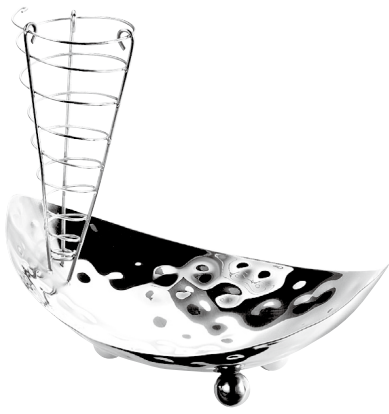

FB011  
Basket  
dia.18.3 x H12.7cm

Basket  
WL586 | WL587L  
dia.25 x H9.5cm | dia.21 x H8.5cm

WL265  
Basket  
dia.26.5 x H12cm

WL320  
Basket  
dia.32 x H26cm

FB007  
Bread Bowl (with rack)  
L28.5 x W19.4 x H24.5cm

BSH001  
Bread Stick Holder  
L16 x W11 x H24cm

NEW

BSH27  
Bread Stick Holder  
L27 x W6-12 x H4cm

NEW

TR003  
Toast Rack  
L14 x H11.5cm

TR386  
Toast Rack  
L20 x W10 x H14.5cm

TR002  
Toast Rack  
L22 x W8.5 x H9.7cm