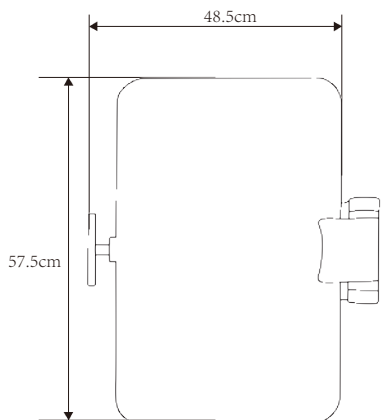

Diva INDUCTION CHAFING DISH

CD222L
Burner Holder
dia.9.2 x H6.1cm

Color Options: