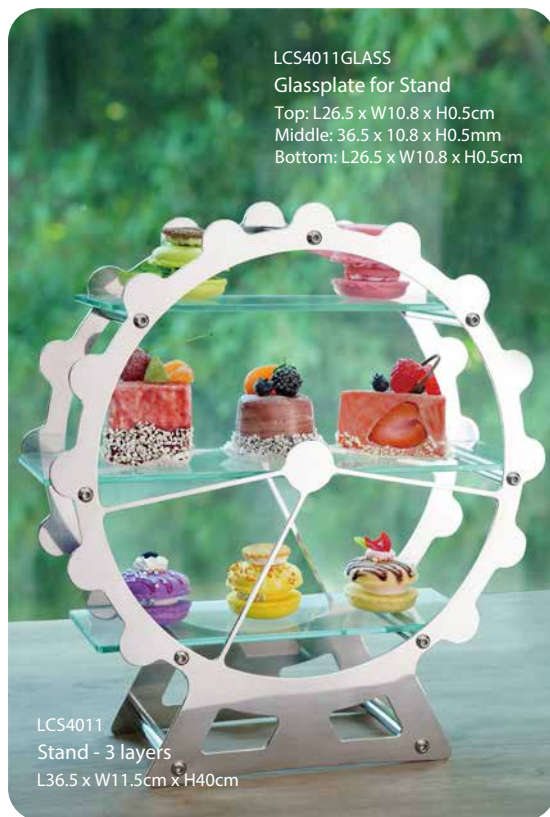

# AFTERNOON TEA STAND

LB2830  
Giant Cake Stand  
L70 x W78 x H136cm

DJ61622  
Cake Stand  
Dia16 x H22.5cm

NEW

US4932  
U-Shape Cake Stand With 11 S/S Round Plates  
L49.5 x W13.8 x H32.2cm

USM5032  
U-Shape Cake Stand With 2 Mirror Plates  
and 7 S/S Round Plates  
L49.5 x W13.8 x H32.2cm

LCS4011GLASS  
Glassplate for Stand  
Top: L26.5 x W10.8 x H0.5cm  
Middle: 36.5 x 10.8 x H0.5mm  
Bottom: L26.5 x W10.8 x H0.5cm

LCS4011  
Stand - 3 layers  
L36.5 x W11.5cm x H40cm

NEW

Round Shape Mirror Cake Board  
JCRM605 | JCRM405 | JCRM502  
dia.60.5 x H5.5cm | dia.40.5 x H5.5cm | dia.52 x H5.5cm