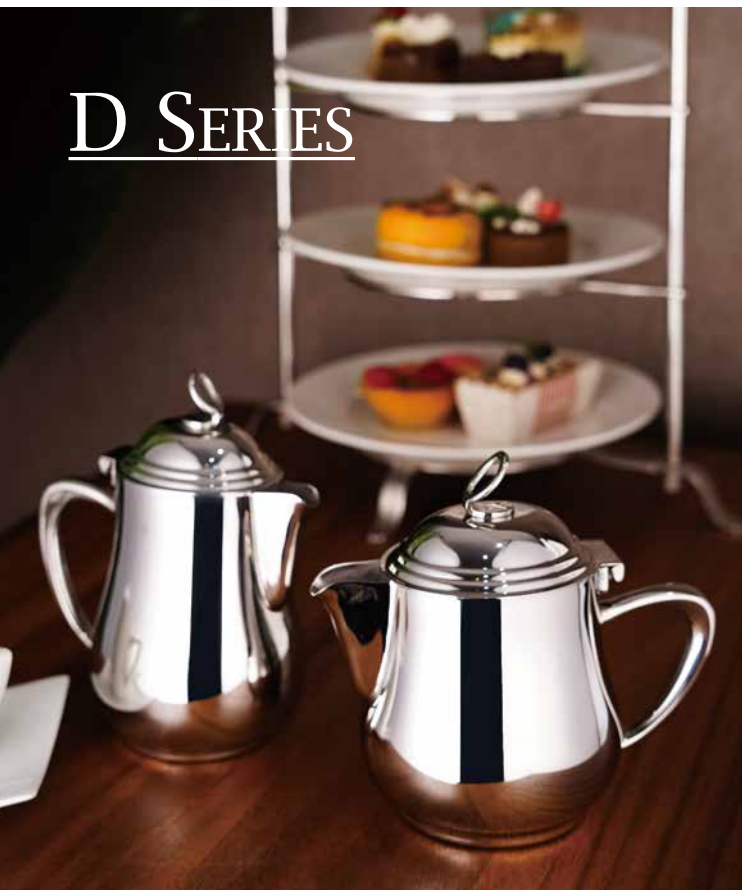

E SERIES

WNK®
FIRST IN FOOD SERVICE

D SERIES