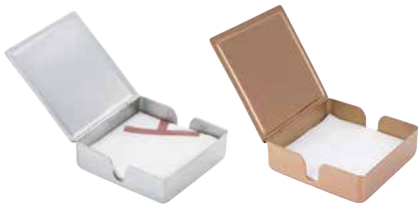

AM130  
dia.14 X H10.3cm  
Inner: dia.12.8cm

AM150  
dia.16.5 X H10.3cm  
Inner: dia.15cm

**TOB003**  
**Tissue Holder**  
L16.5 xW12.5 xH14.5cm,base L12.5 xW12.5cm

**TOB002L**  
**Tissue Holder**  
L16.5 xW12.5 xH14.5cm base L12.5 xW12.5cm