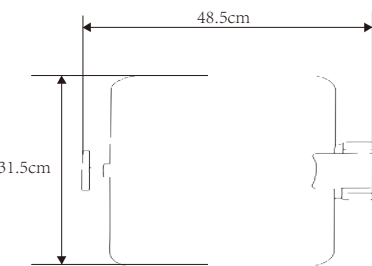

CD612
Induction Chafing Dish, GN1/2
L31.5 x W48.5 x H15.5cm, capacity: 3.5L