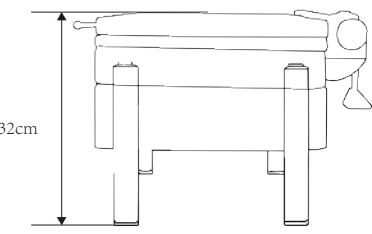

CD612ER
Stackable Stand for CD612 - Including
Magnetic Wind Block CD225 & Burner
Holder CD222L
L37.5 x W31.5 x H27cm