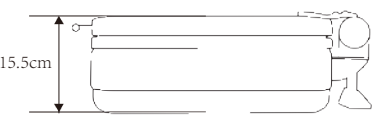

CD623FP
Stainless Steel 2/3 Insert
L35.5 x W32.3 x H9cm
Capacity: 6.5L