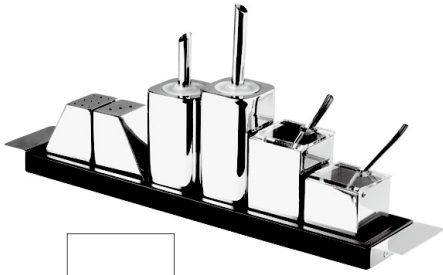

Vinegar Pot
CON001B
L4.5 x W4.5 x H12cm, capacity: 0.12L

Pepper Shaker
CON001D
L5.1 x W3.5 x H5cm

Cube Container (short)
CON001F
L4.5 x W4.5 x H4cm

NEW

NEW

NEW