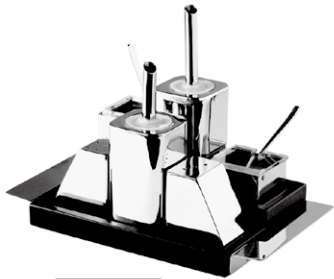

Vinegar / Oil Bottles with Tray
CON001ABSET
L17.3 x W7 x H16.5cm