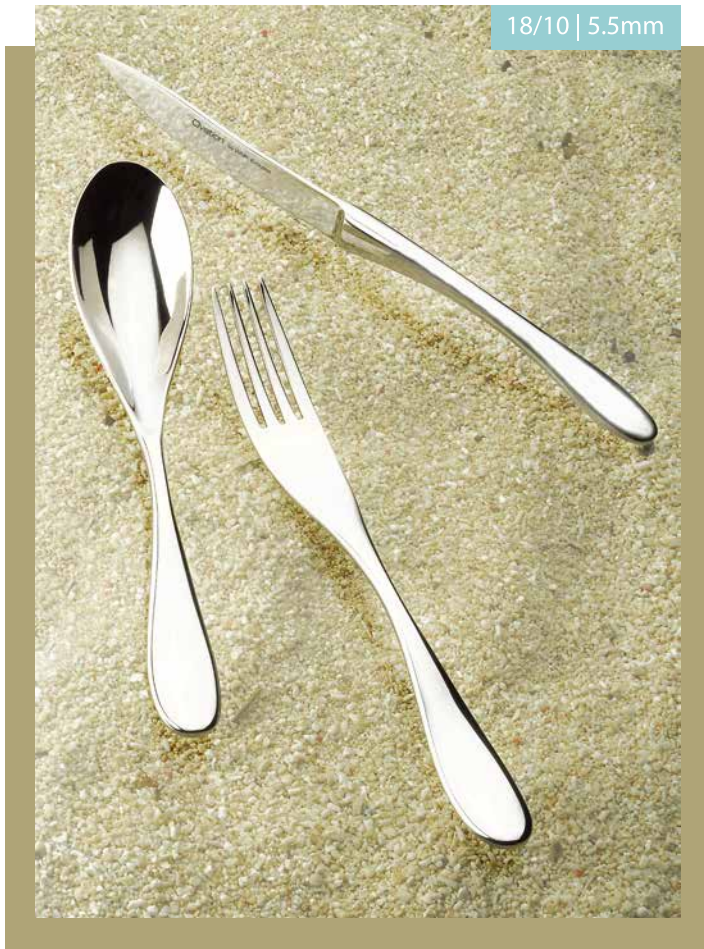

HAR1/6 Dessert Spoon L18.9CM

HAR1/9 Soup Spoon L18.2CM

HAR1/14 Ice Tea Spoon L19.1CM

HAR1/7 Tea Spoon L14.1CM

HAR1/8 Coffee Spoon L11.8CM

HAR1/21 US Tea Spoon L14.9CM

HAR1/2 Table Fork L19.8CM

HAR1/5 Dessert Fork L18.7CM

HAR1/11 Fish Fork L19.2CM

HAR1/15 Cake Fork L14.2CM

\*Heavy Solid Handle (H.S.H.)

\*Soup ladle, sauce ladle, long serving fork, long serving spoon & cake server also available.

# OVATION

OVA1/1	Table Knife (H.S.H.)   standing	L24CM,
OVA1/14	Table Knife (H.S.H.)   non-standing	L24.1CM,
OVA1/4	Dessert Knife (H.S.H.)   standing	L20.8CM,
OVA1/15	Dessert Knife (H.S.H.)   non-standing	L20.9CM,
OVA1/13	Steak Knife (H.S.H.)   standing	L24.2CM,
OVA1/17	Steak Knife (H.S.H.)   non-standing	L23.6CM,
OVA1/12	Butter Knife (H.S.H.)   standing	L18.5CM,
OVA1/16	Butter Knife (H.S.H.)   non-standing	L18.5CM,
OVA1/10	Fish Knife	L20.9CM,
OVA1/3	Table Spoon	L20.8CM,
OVA1/6	Dessert Spoon	L19.4CM,
OVA1/9	Soup Spoon	L18.2CM,
OVA1/18	Ice Tea Spoon	L18.9CM,
OVA1/7	Tea Spoon	L13.3CM,
OVA1/8	Coffee Spoon	L12CM,
OVA1/21	US Tea Spoon	L15.5CM,
OVA1/2	Table Fork	L21.1CM,
OVA1/5	Dessert Fork	L19.4CM,
OVA1/11	Fish Fork	L19.5CM,
OVA1/24	Cake Fork	L15.4CM,