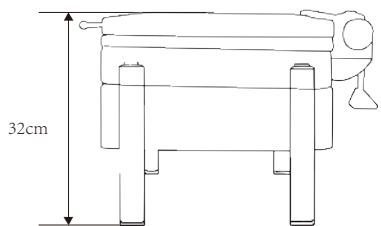

CD611ER
Stackable Stand for CD611 - Including
Magnetic Wind Block CD226
& 2pcs Burner Holder CD222L
L67 x W37.5 x H27.7cm

CD226
Magnetic Wind Block
L28.5x W19.6 x H10cm

CD222L
Burner Holder
dia.9.2 x H6.1cm