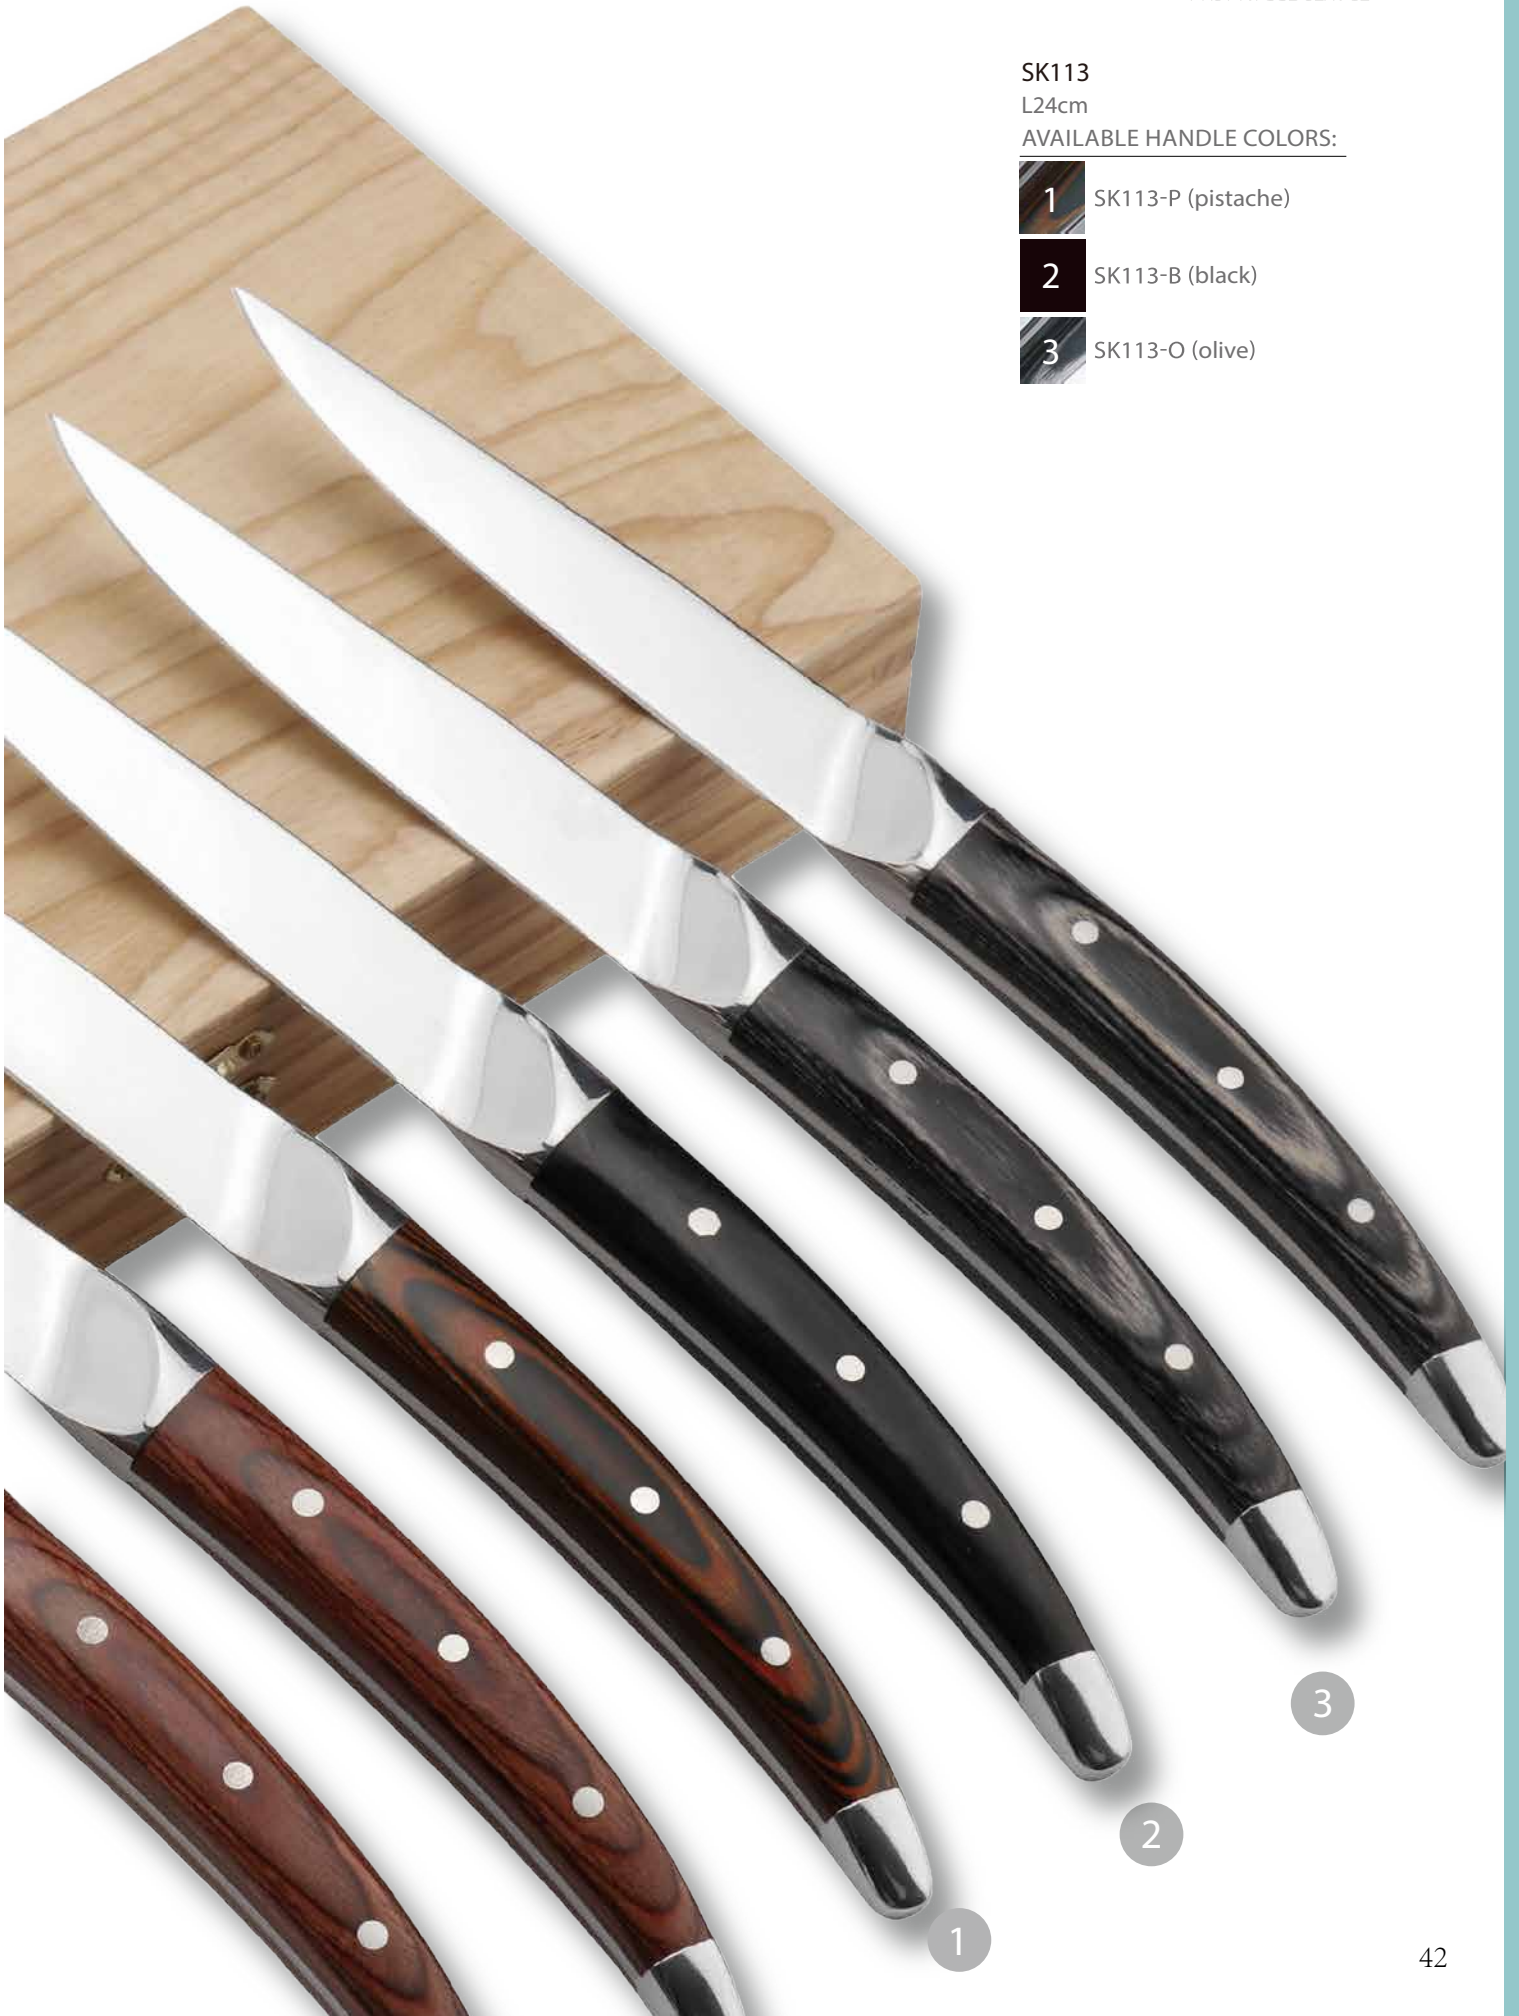

SK113

L24cm

AVAILABLE HANDLE COLORS:

- 1 SK113-P (pistache)
- 2 SK113-B (black)
- 3 SK113-O (olive)