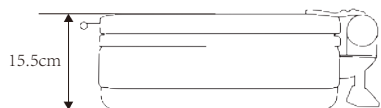

CD212
Porcelain 1/2 Insert
L25.2 x W32.5 x H6.5cm
Capacity: 2.5L